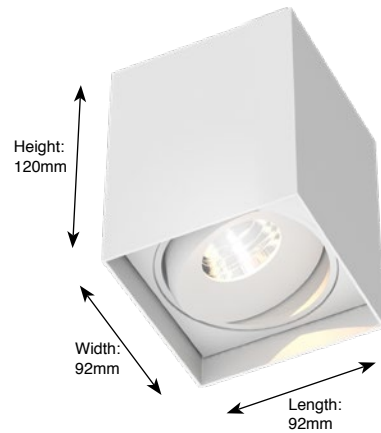

## Surface Mounted

Type	Downlight
Mounting	Surface Mounted
Material	Aluminium
Adjustable	Yes (40°/359°)
El. class / IP	Class I / IP20
Warranty: see p.348	

<b>Bridgelux Vero 10 LED (350mA)</b>	
CCT	2700K / 3000K / 4000K
CRI	Ra90 (Ra80 on request)
SDCM	3
Luminous Flux LED	2700K - Ra90: 1100lm (124lm/W) 3000K - Ra90: 1156lm (130lm/W) 4000K - Ra90: 1172lm (132lm/W)
Luminous Flux System	2700K - Ra90: 937lm (92lm/W) 3000K - Ra90: 984lm (96lm/W) 4000K - Ra90: 998lm (98lm/W)
Beam angle	28° / 40°
LED Power	8.9W / 350mA (excl. driver)
System Power	10.2W / 350mA (incl. driver)