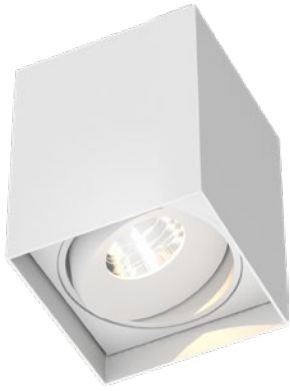

# Titan Box Single (Mix)

## Surface Mounted

Type	Downlight
Mounting	Surface Mounted
Material	Aluminium
Adjustable	Yes (40°/359°)
El. class / IP	Class I / IP20
Warranty: see p.348	

<b>Bridgelux Vero 10 LED (350mA)</b>	
CCT	2700K / 3000K / 4000K
CRI	Ra90 (Ra80 on request)
SDCM	3
Luminous Flux LED	2700K - Ra90: 1100lm (124lm/W) 3000K - Ra90: 1156lm (130lm/W) 4000K - Ra90: 1172lm (132lm/W)
Luminous Flux System	2700K - Ra90: 937lm (92lm/W) 3000K - Ra90: 984lm (96lm/W) 4000K - Ra90: 998lm (98lm/W)
Beam angle	28° / 40°
LED Power	8.9W / 350mA (excl. driver)
System Power	10.2W / 350mA (incl. driver)

Weight: 1100g

**Ceiling mounting on horizontal ceilings only!**  
 - driver integrated in luminaire  
 - included in article number and price  
 Data sheets and wiring guide: see website

**On Request**  
 LED with CRI Ra97  
 Class A LED